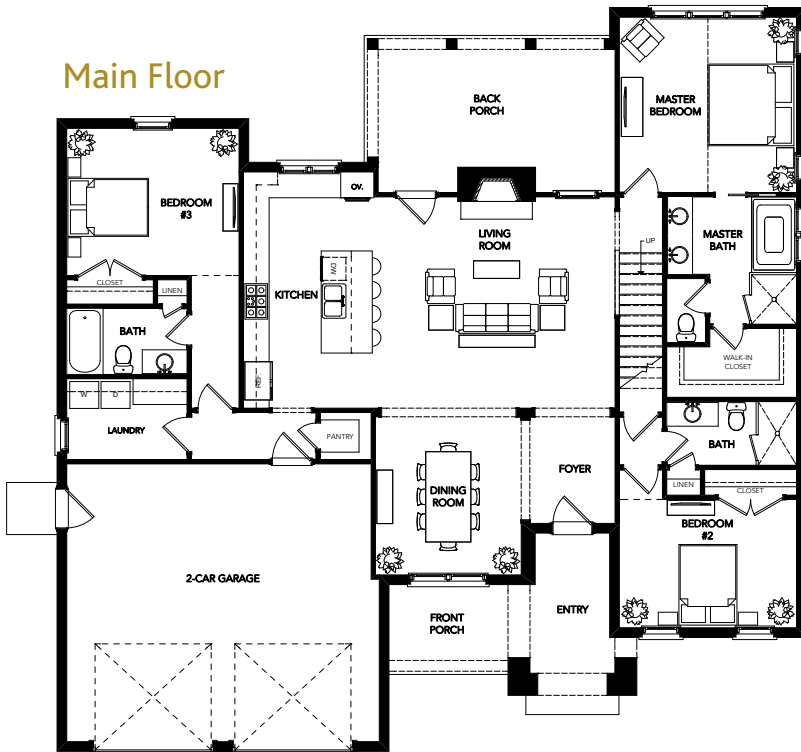

THE SPRINGS OF MILL LAKES

THE MAISON A – 1910SQ.FT.

Mathews Development

Main Floor

Second Floor

TheSpringsofMillLakes.com • 334.454.4663

Drawings are for illustrative purposes only and may vary in precise detail from the actual plans and specifications. See agent for details. Builder reserves the right to make design changes without notice.