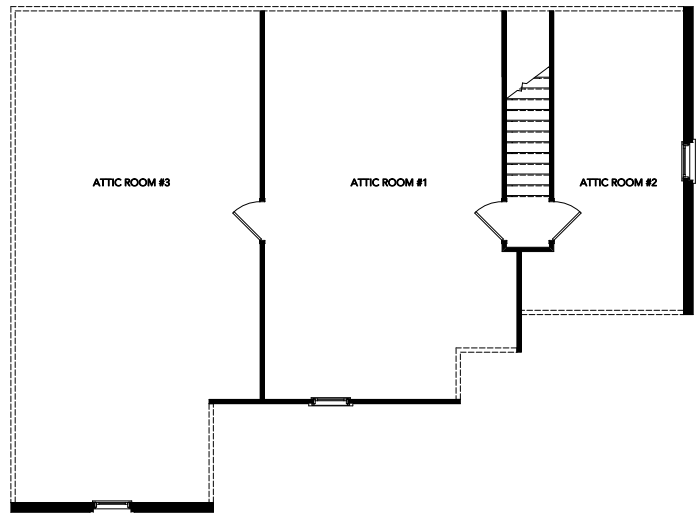

THE SPRINGS OF MILL LAKES

THE MAISON B – 1910SQ.FT.

Mathews Development

Main Floor

Second Floor

TheSpringsofMillLakes.com • 334.454.4663

Drawings are for illustrative purposes only and may vary in precise detail from the actual plans and specifications. See agent for details. Builder reserves the right to make design changes without notice.