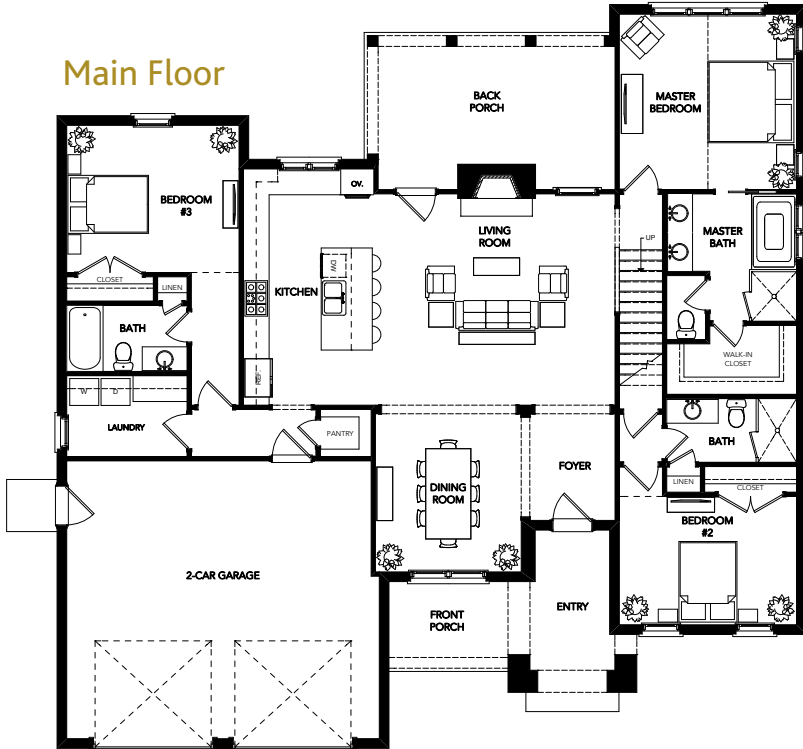

THE SPRINGS OF MILL LAKES

THE MAISON B – 1910SQ.FT.

Mathews Development

Main Floor

Second Floor

TheSpringsofMillLakes.com • 334.454.4663

Drawings are for illustrative purposes only and may vary in precise detail from the actual plans and specifications. See agent for details. Builder reserves the right to make design changes without notice.